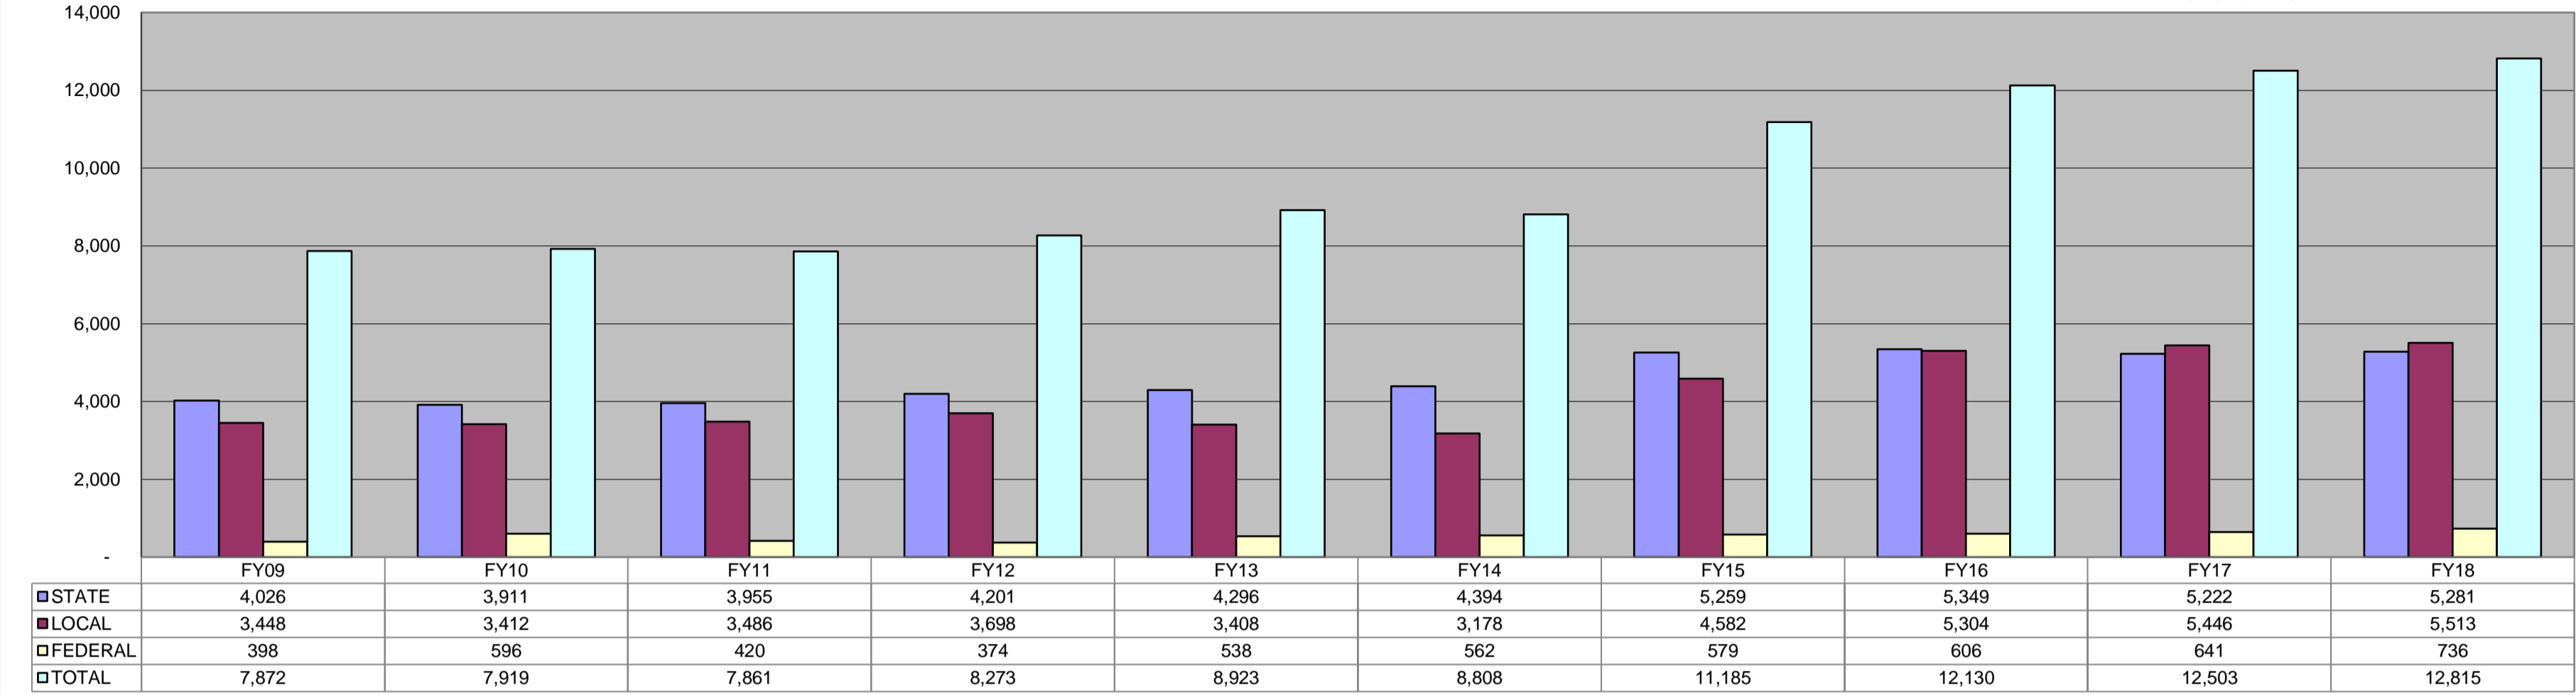

TVLSD - REVENUE PER PUPIL

Chart #15

This chart depicts TVLS's revenue on a per pupil basis as calculated by the Ohio Department of Education.